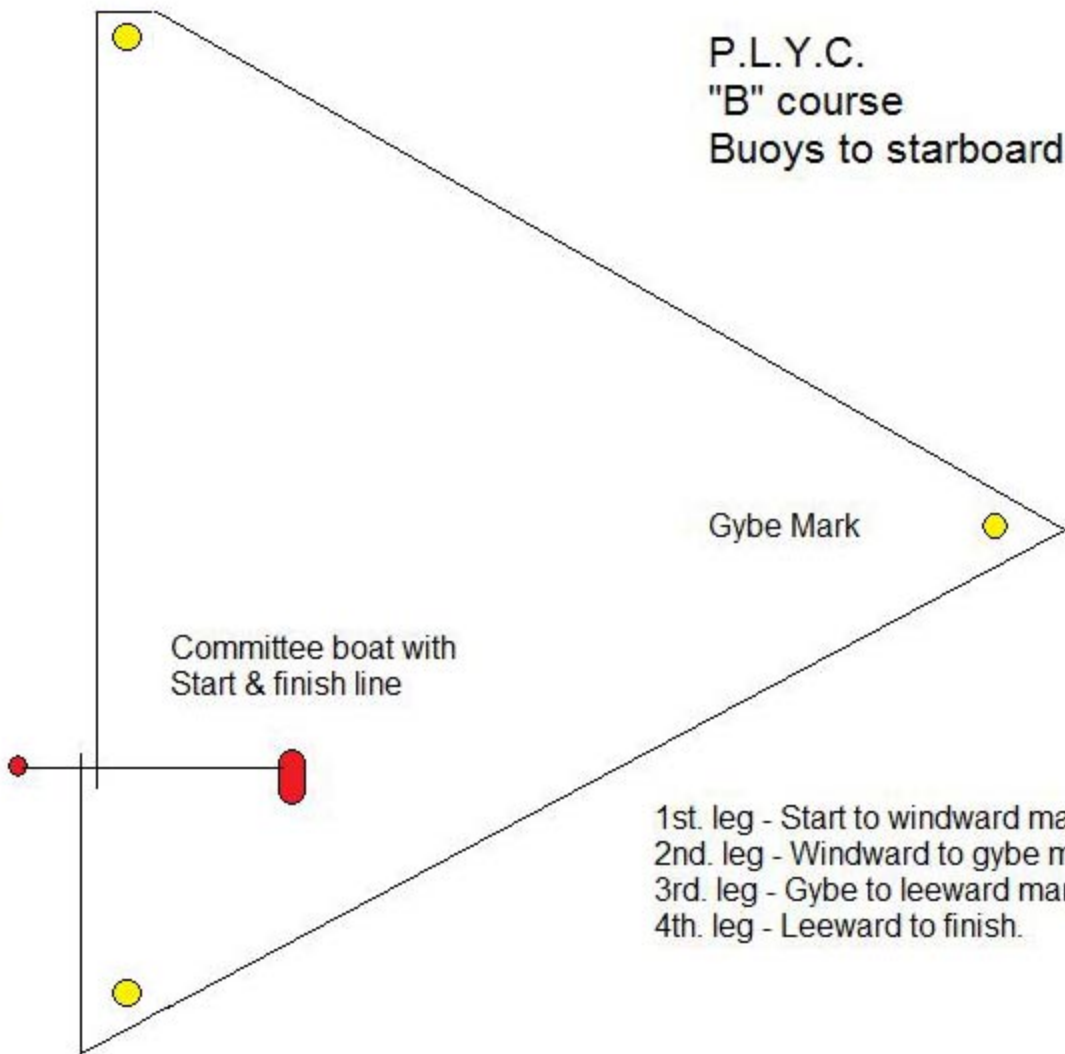

Windward Mark

P.L.Y.C.
"B" course
Buoys to starboard

Committee boat with
Start & finish line

Gybe Mark

- 1st. leg - Start to windward mark
- 2nd. leg - Windward to gybe mark
- 3rd. leg - Gybe to leeward mark
- 4th. leg - Leeward to finish.

Leeward Mark